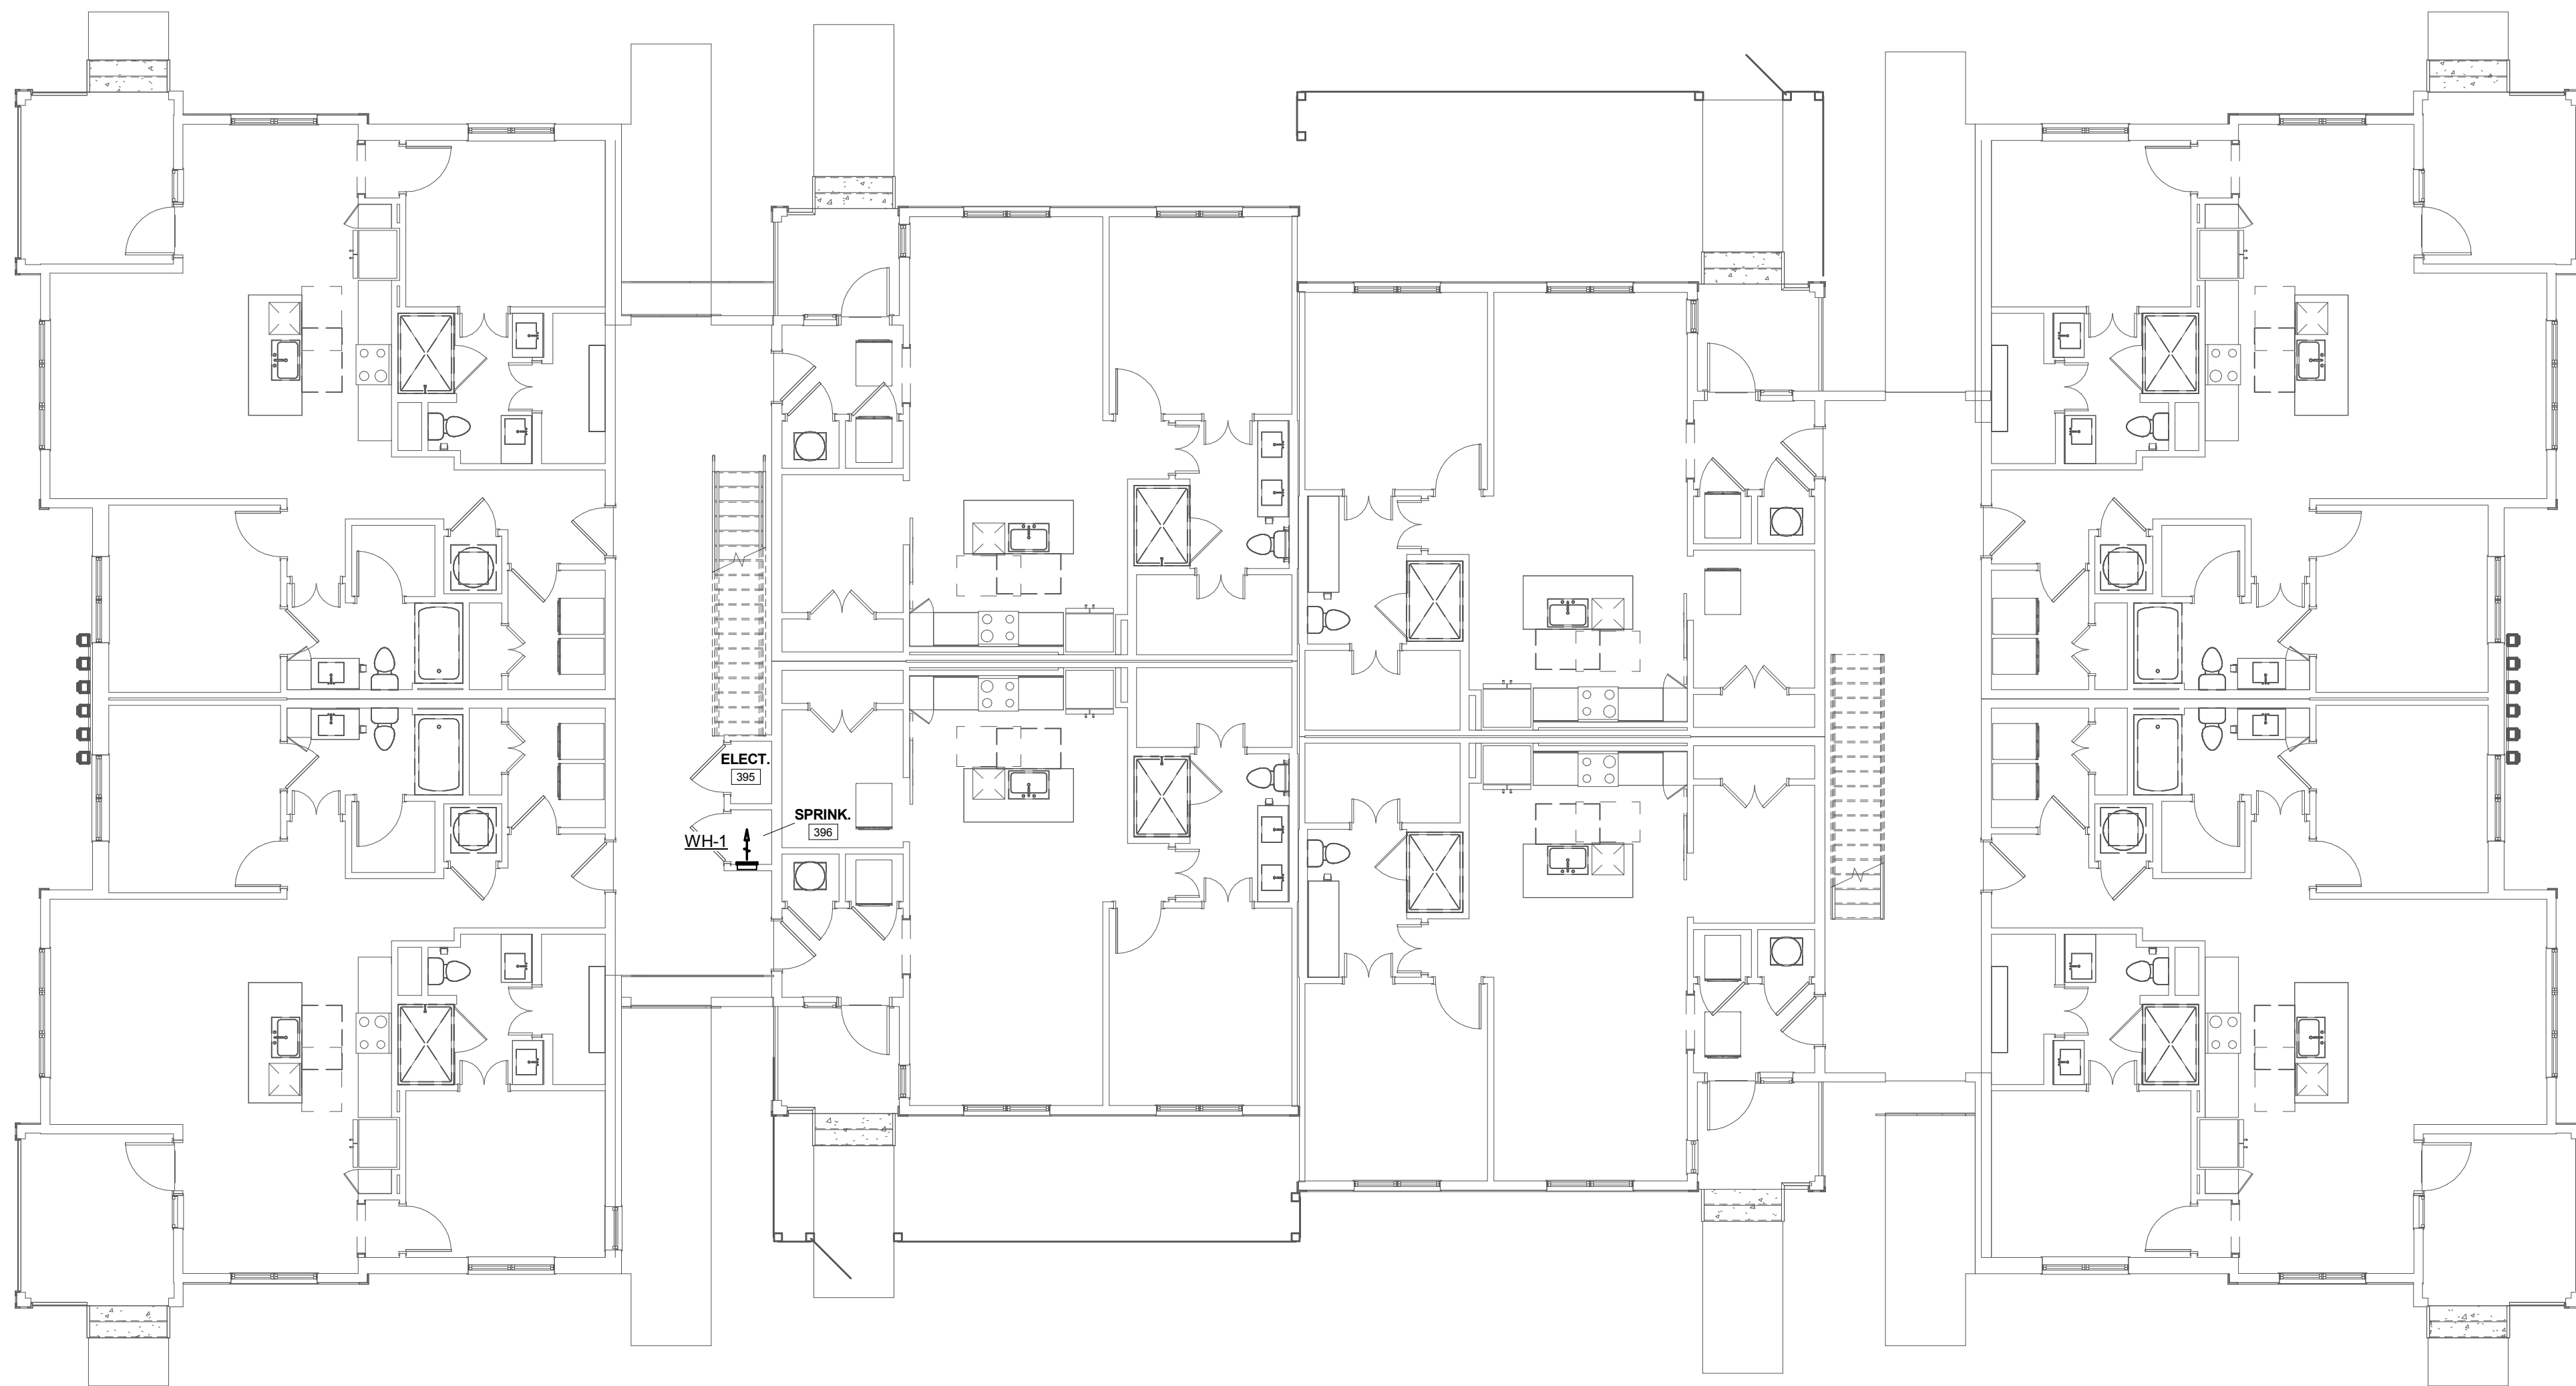

2 BLDG TYPE 2 - SECOND FLOOR - MECHANICAL  
 M1.20 SCALE: 1/8" = 1'-0"

1 BLDG TYPE 2 - FIRST FLOOR - MECHANICAL  
 M1.20 SCALE: 1/8" = 1'-0"

NOT FOR  
 CONSTRUCTION

Design  
 Development

PROJECT:	217035
DATE:	6-28-2017
REVISIONS:	DATE

DRAWN BY: Author  
 CHECKED BY: Checker

**BUILDING TYPE 2 -  
 FIRST & SECOND  
 FLOOR PLANS**