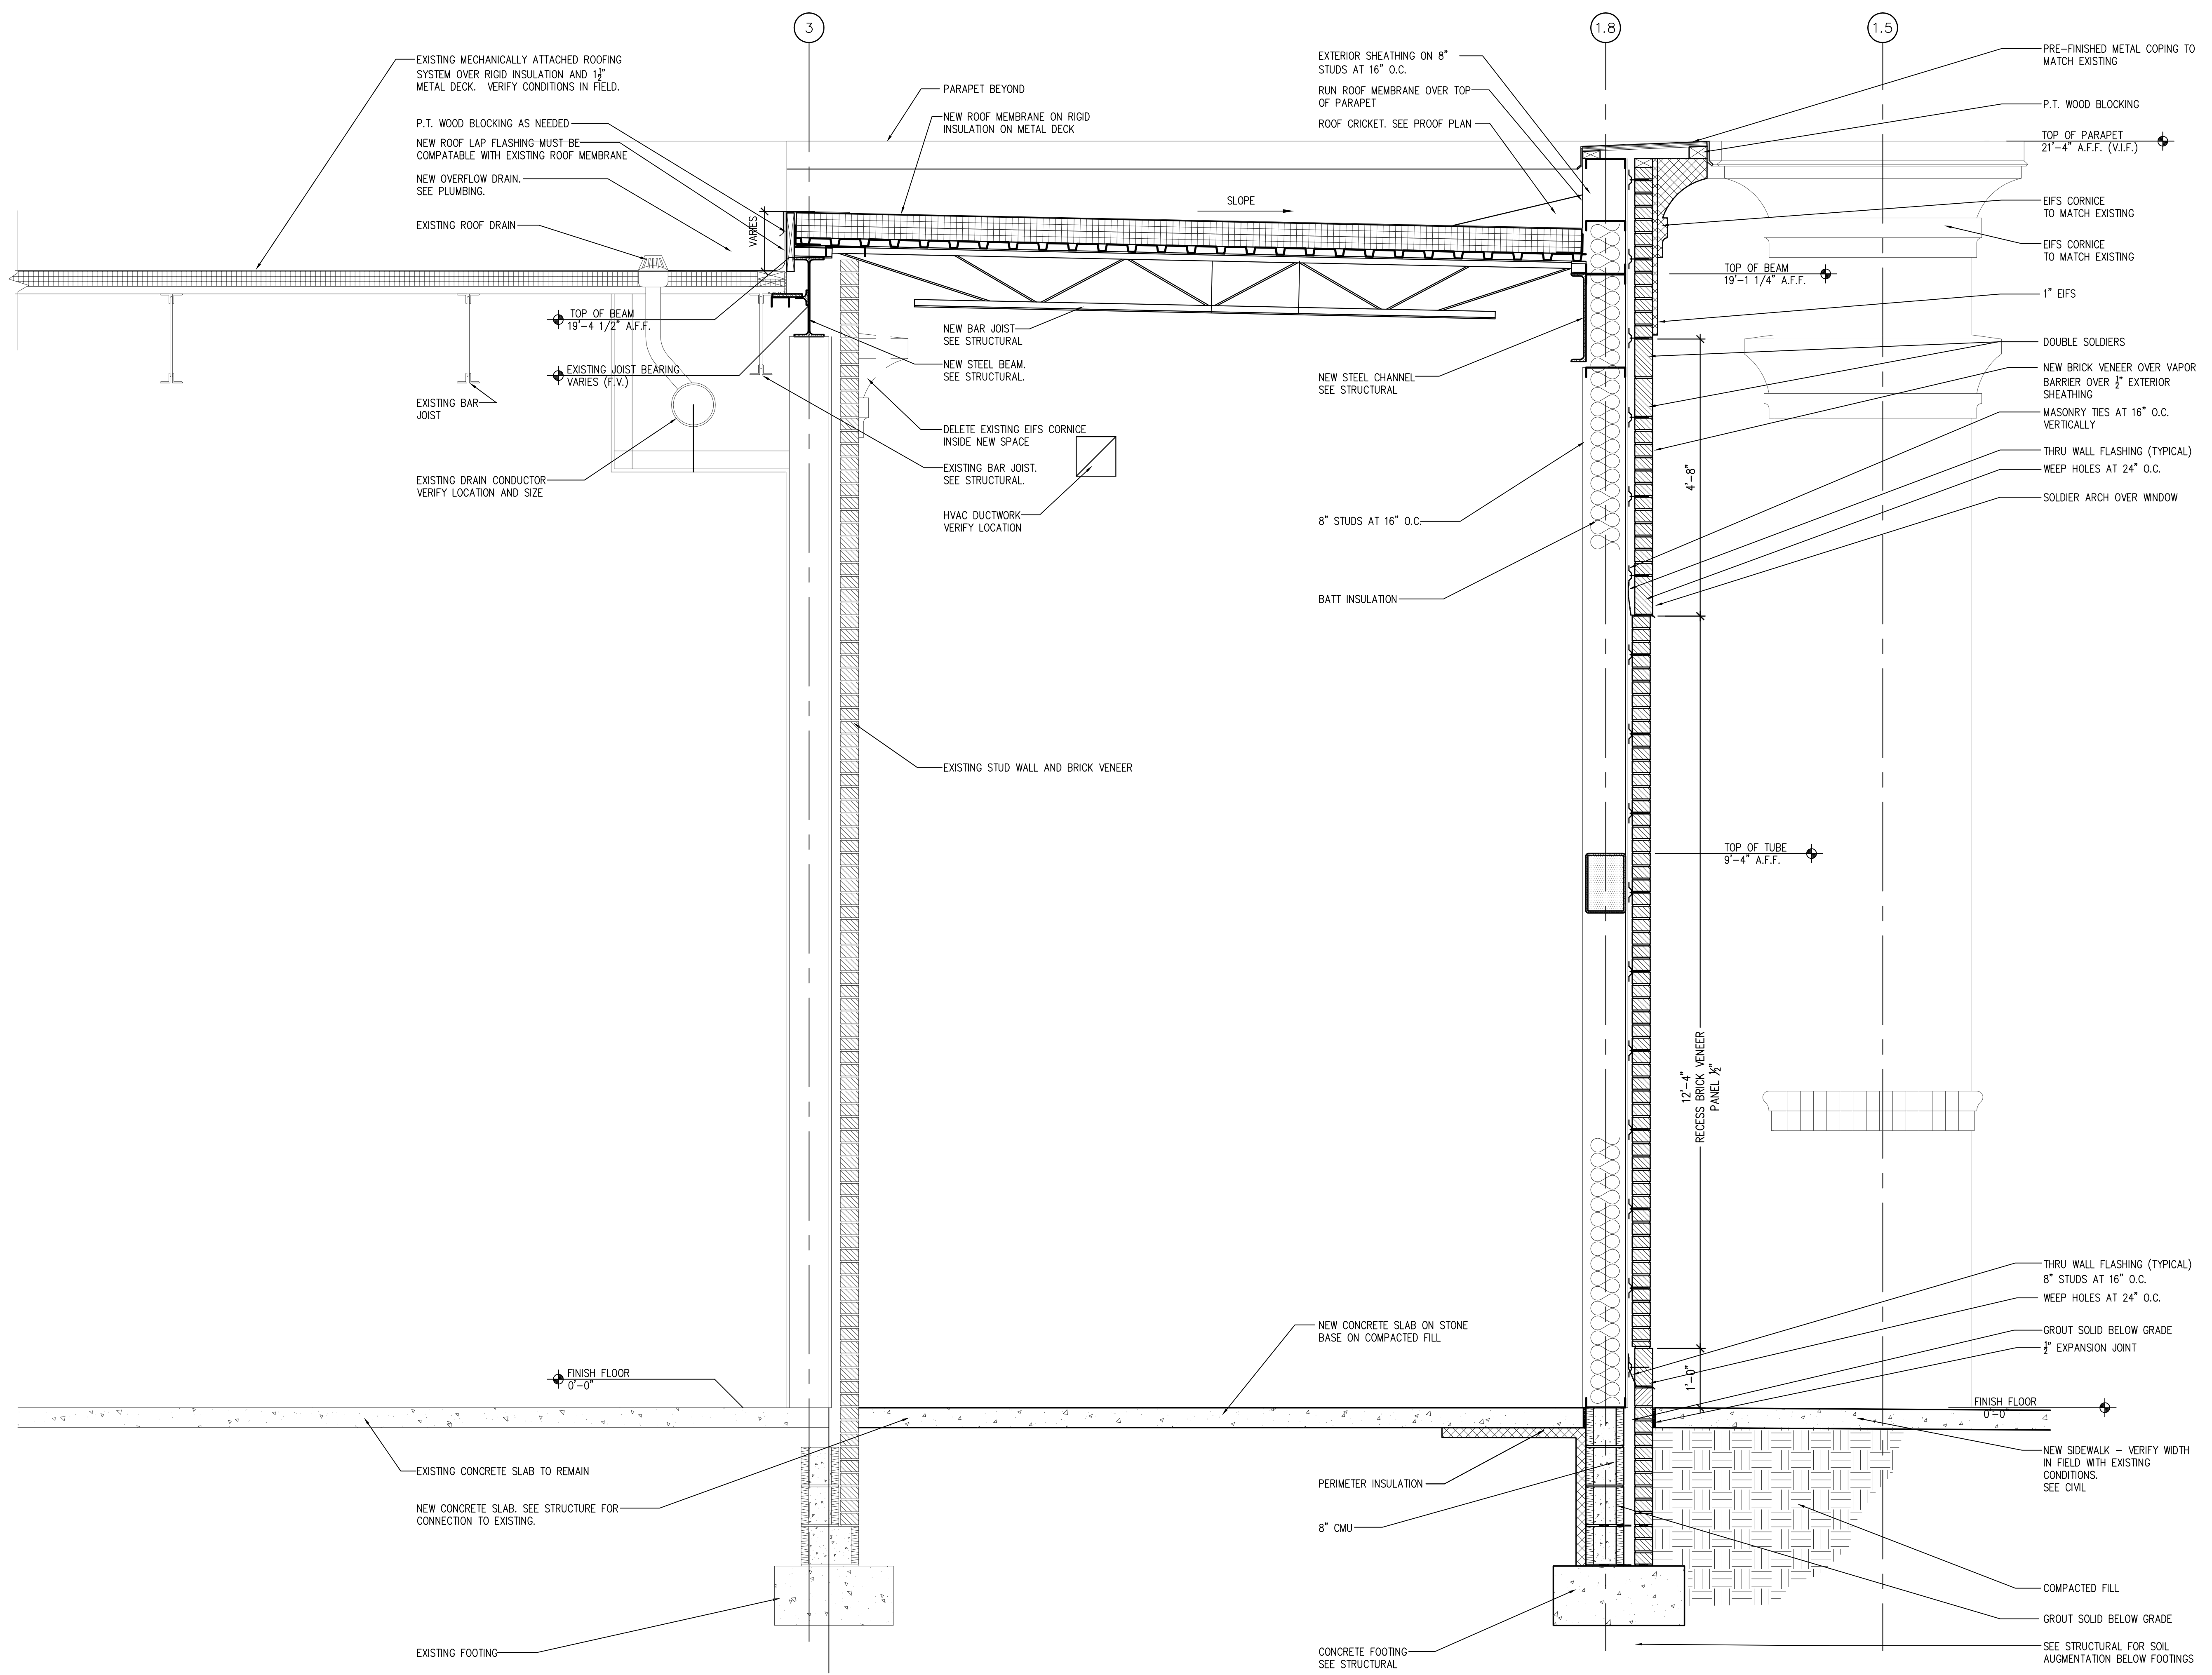

08.23.16

HARRIS TEETER  
 STORE # 208  
 COTSWOLD SHOPPING  
 CENTER  
 CHARLOTTE, NC

PROJECT MANAGER  
 Roger Egan  
 JOB NO.  
 15HT208-02  
 DR. BY  
 JWH

REVISIONS	DATE

DRAWING NAME

WALL SECTIONS

SHEET NO.  
**A2.5**

**SECTION AT ADDITION**  
 SCALE: 3/4" = 1'-0"